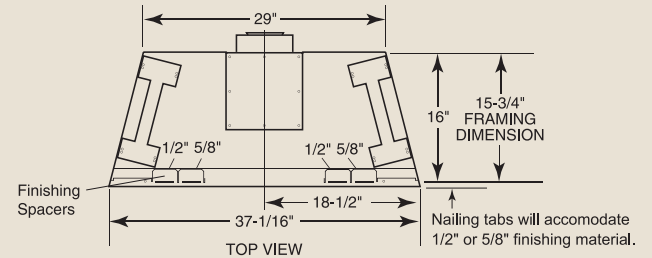

A Brand of Monessen Hearth Systems Co.
149 Cleveland Drive, Paris, Kentucky 40361

www.monessenhearth.com

Monessen

To avoid personal injury or property damage, the product described by this brochure must be installed, operated and maintained in strict compliance with the instructions packaged with the product and all applicable building or fire codes. Contact local building or fire officials about restrictions and installation inspection requirements. All photographs and drawings on this brochure are for illustrative purposes only and are not intended for, nor should they be used as a substitute for the instructions packaged with the unit. Appearance and specifications of the product are subject to change without notice. © 2007 Monessen Hearth Systems Co.